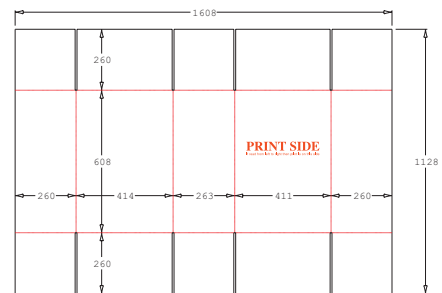

HSC

Thickness:
E Flute - 1.5mm
R Flute - 2mm
B Flute - 3mm
C Flute - 4mm
BC - 7mm

RSC

Thickness:
E Flute - 1.5mm
R Flute - 2mm
B Flute - 3mm
C Flute - 4mm
BC - 7mm

5PF

Thickness:
E Flute - 1.5mm
R Flute - 2mm
B Flute - 3mm
C Flute - 4mm
BC - 7mm