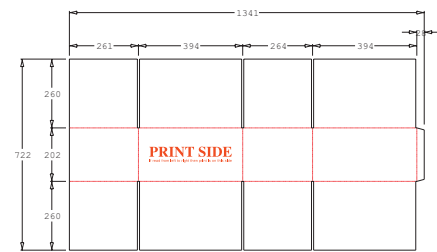

HSC

Thickness:
E Flute - 1.5mm
R Flute - 2mm
B Flute - 3mm
C Flute - 4mm
BC - 7mm