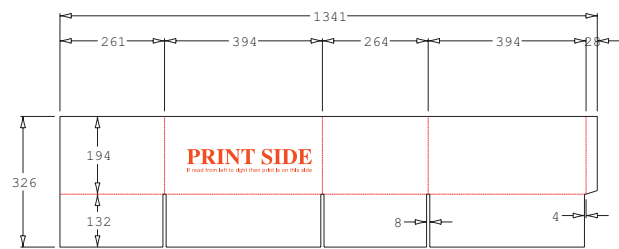

Pallet Boxes

Wardrobe

Wine Box Divider

Hinged Lid

Thickness:
E Flute - 1.5mm
R Flute - 2mm
B Flute - 3mm
C Flute - 4mm
BC - 7mm

FOLF

Thickness:
E Flute - 1.5mm
R Flute - 2mm
B Flute - 3mm
C Flute - 4mm
BC - 7mm

HSC

Thickness:
E Flute - 1.5mm
R Flute - 2mm
B Flute - 3mm
C Flute - 4mm
BC - 7mm

RSC

Thickness:
E Flute - 1.5mm
R Flute - 2mm
B Flute - 3mm
C Flute - 4mm
BC - 7mm

5PF

Thickness:
E Flute - 1.5mm
R Flute - 2mm
B Flute - 3mm
C Flute - 4mm
BC - 7mm