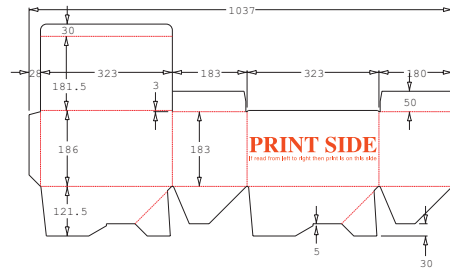

Pallet Boxes

Wardrobe

Wine Box Divider

Hinged Lid

Thickness:
E Flute - 1.5mm
R Flute - 2mm
B Flute - 3mm
C Flute - 4mm
BC - 7mm

FOLF

Thickness:
E Flute - 1.5mm
R Flute - 2mm
B Flute - 3mm
C Flute - 4mm
BC - 7mm