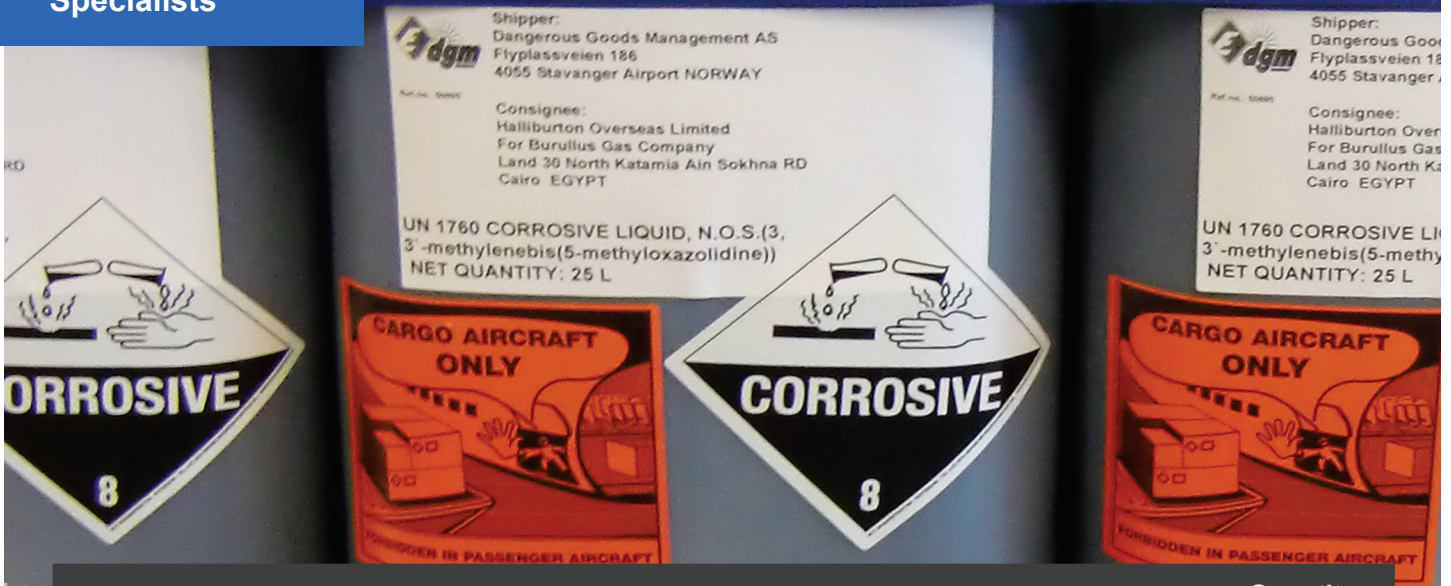

PET Strapping

Machine Strapping

Strapping Dispenser

Code	Description	Dimensions	Quantity
204025	Rippa Labels Black on Orange - Fragile	75mm x 100mm	500 / Roll
204026	Rippa Labels Black on Orange - Top Load	75mm x 100mm	500 / Roll
204027	Rippa Labels Black on Orange - This Way Up	75mm x 100mm	500 / Roll
204028	Rippa Labels Black on Orange - Urgent	75mm x 100mm	500 / Roll
204029	Rippa Labels Black on Orange - Handle With Care	75mm x 100mm	500 / Roll
204030	Rippa Labels Black on Orange - Glass With Care	75mm x 100mm	500 / Roll
204036	Rippa Labels Black on Orange - Don't Crush	75mm x 100mm	500 / Roll
204037	Rippa Labels Black on Yellow - Heavy	75mm x 100mm	500 / Roll
20S8987	Rippa Label Dispenser	75mm	Each
204032	Label DG Paper Backing - Corrosive 8	100mm x 100mm	500 / Roll
204034	Label DG Paper Backing - Flammable Gas 2.1	100mm x 100mm	500 / Roll
204035	Label DG Paper Backing - Flammable Liquid 3	100mm x 100mm	500 / Roll
204038	Label DG Paper Backing - Non Flammable Comp Gas 2	100mm x 100mm	500 / Roll
204040	Label DG Paper Backing - Toxic 6.1	100mm x 100mm	500 / Roll
204041	Label DG Paper Backing - Miscellaneous 9	100mm x 100mm	500 / Roll
204044	Label DG Paper Backing - Oxidizing Substance 5.1	100mm x 100mm	500 / Roll
204045	Label DG Paper Backing - Explosive 1.4 / S1	100mm x 100mm	500 / Roll
204051	Label DG Paper Backing - Eco Toxic	100mm x 100mm	500 / Roll
204053	Label DG Paper Backing - Limited Quantity - Y	100mm x 100mm	500 / Roll
204062	Label DG Paper Backing - Limited Quantity (Black & White)	100mm x 100mm	500 / Roll
204067	Label DG Paper Backing - Miscellaneous Battery 9	100mm x 100mm	500 / Roll